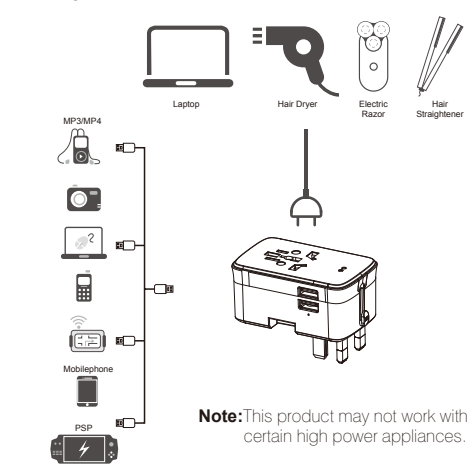

Compatible Devices

Note: This product may not work with certain high power appliances.

Caution

1. Before use, please read this instructions carefully!
2. This product does not convert voltage (AC-AC), in order to avoid possible damage to your devices or other safety hazards.
3. Please make sure the power outlet you intend to use has the proper voltage to run your devices BEFORE using this adapter.
4. Never touch any metal part of adapters when in use.
5. If adapters, breaks, becomes deformed or a pin or connector is loose discontinue use. Never force a device into the adapter or the adapter into an outlet.
6. Please make sure the power outlet you intend to use has the proper voltage to run your devices BEFORE using this adapter.
7. Each country with their regulations regarding the Usage of travel adapters, please check in each country before use.
8. No grounding, this product is for use with unearthed or double insulated appliances only.
9. Do not touch and disassemble, put it in high temperature or water, in case any short circuit risks.

Waste electrical products should not be disposed of with household waste. Please recycle where facilities exist. Check with your Local Authority for recycling advice.

For support & service, please contact Feliztrip (via the website www.feliztrip.com) or local agent.

Feliztrip®