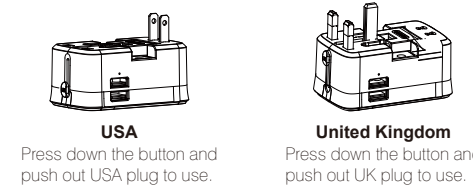

TR-23W size: 72*98mm

Feliztrip®

TR-23W Universal Travel Adapters Wireless charger

Specifications

- Model: TR-23W
- Weight: 151g
- Dimension: 87mm*54mm*50mm
- Travel adapter Specifications**
- Input voltage: 100V-250V
- Max load 6A
- Power rating: e.g. at 100V-600W/250V -1500W
- 2* USB Output: 5V/2400mA shared
- Suitable for devices with 2-pole plugs.
- Wireless charger Specifications**
- Input: 5V/2A or 9V/1.65A
- Output: 5V/2A or 9V/1.2A
- Certificates: Qi, CE, ROHS, FCC
- Conversion rate: 73% max

Features

- Covers more than 150 countries with US/EU/UK/AUS plugs.
- Built-in safety shutters protect users from the direct touch of the live parts on the socket outlet.
- Only one plug-type can be used at one time by sliding the knob selection, other plug-pins are locked automatically.
- With a wireless charger, put it on the travel adapter to charge directly.

Plugs and Connectors

- When TR-23W is plugged into the wall socket, the "power" indicator should light on that the AC power and USB are operation.
- One travel adapter fit for 2 electronics devices one time. Max output 2.4A, with smart IC fit for IOS, Android cell phone. This product may not work with certain high power appliances such as hair dryers. Check your appliance label to see if it requires less than 6A.

How to Use

USA
Press down the button and push out USA plug to use.

United Kingdom
Press down the button and push out UK plug to use.

Australia / New Zealand
Rotating US plug to AUS plug

Europe
Press down the button and push out EU plug to use.