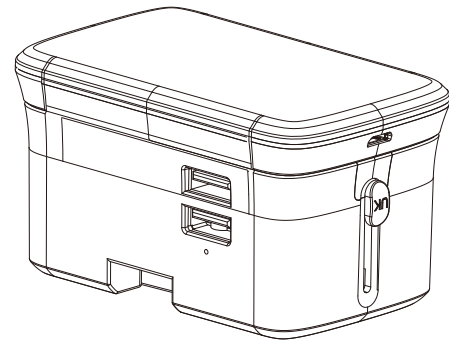

TR-23W size: 72*98mm

Feliztrip®

TR-23W Universal Travel Adapters Wireless charger

Specifications

- Model: TR-23W
- Weight: 151g
- Dimension: 87mm*54mm*50mm
- Travel adapter Specifications**
- Input voltage: 100V-250V
- Max load 6A
- Power rating: e.g. at 100V-600W/250V -1500W
- 2* USB Output: 5V/2400mA shared
- Suitable for devices with 2-pole plugs.
- Wireless charger Specifications**
- Input: 5V/2A or 9V/1.65A
- Output: 5V/2A or 9V/1.2A
- Certificates: Qi, CE, ROHS, FCC
- Conversion rate: 73% max

Plugs and Connectors

- When TR-23W is plugged into the wall socket, the "power" indicator should light on that the AC power and USB are operation.
- One travel adapter fit for 2 electronics devices one time. Max output 2.4A, with smart IC fit for IOS, Android cell phone. This product may not work with certain high power appliances such as hair dryers. Check your appliance label to see if it requires less than 6A.