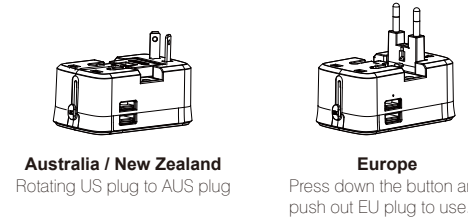

Features

- Covers more than 150 countries with US/EU/UK/AUS plugs.
- Built-in safety shutters protect users from the direct touch of the live parts on the socket outlet.
- Only one plug-type can be used at one time by sliding the knob selection, other plug-pins are locked automatically.
- With a wireless charger, put it on the travel adapter to charge directly.

Plugs and Connectors

- When TR-23W is plugged into the wall socket, the "power" indicator should light on that the AC power and USB are operation.
- One travel adapter fit for 2 electronics devices one time. Max output 2.4A, with smart IC fit for IOS, Android cell phone. This product may not work with certain high power appliances such as hair dryers. Check your appliance label to see if it requires less than 6A.

How to Use

USA
Press down the button and push out USA plug to use.

United Kingdom
Press down the button and push out UK plug to use.

Australia / New Zealand
Rotating US plug to AUS plug

Europe
Press down the button and push out EU plug to use.