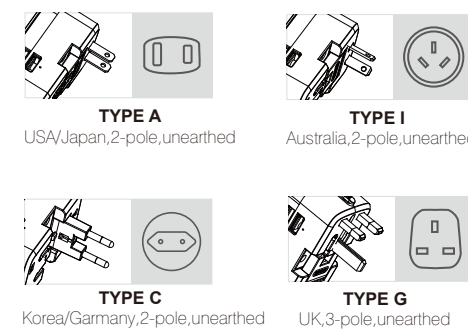

How to Use

USA
Press down the button and push out USA plug to use.

United Kingdom
Press down the button and push out UK plug to use.

Australia / New Zealand
Rotating US plug to AUS plug

Europe
Press down the button and push out EU plug to use.

Universal plug

TYPE A
USA/ Japan, 2-pole, unearthed

TYPE I
Australia, 2-pole, unearthed

TYPE C
Korea/Germany, 2-pole, unearthed

TYPE G
UK, 3-pole, unearthed

Applicable Outlets

TR-23W can plug into type A, B, C, D, E, F, G, I, J, K, L, N and O outlets.