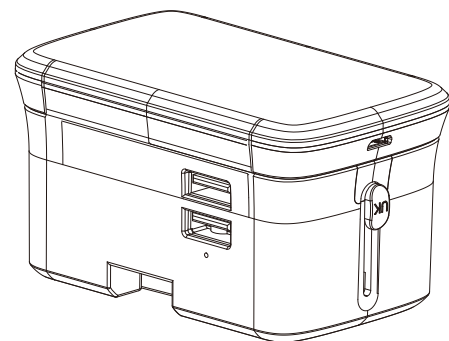

TR-23W 多国USB旅行充电器 +无线充

产品参数信息

- -型号: TR-23W
- -重量: 151g
- -尺寸: 87mm*54mm*50mm
- **旅行充电器参数**
- -输入电压: 100V-250V
- -额定电流: 6A
- -额定功率范围: 100V-600W/250V -1500W
- -USB总输出: 5V/2400mA
- -两个设备可同时充电
- **无线充参数**
- -输入: 5V/2A or 9V/1.65A
- -输出: 10W Max
- -证书: Qi, CE, ROHS, FCC
- -转化率: 最大73%

特性

- 含美规/欧规/英规/澳规插脚, 适用于150多个国家
- 内置安全阀门保护用户免于直接接触插座上的带电部件
- 无线充可以直接放在旅充上面充电
- 每次只能使用一个插头, 其他的插头都自动锁住