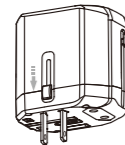

How to use the adapter :

Features: Built-in multi-nation plugs can be selected to fit all outlets in different countries. Safety function switch ensure only one plug energized. Before use ,please con firm both the product surface and the product inside are dry. After use ,please restore and keep it in dry environment.