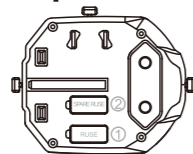

Replacement of the fuse :

WARNING : In order to avoid the possible risks, please operate under the directions of the professional

1. Take down the cover of ①, and take out the fuse in the ①.
2. Takeout the cover of ②, then take out the spare fuse and put it into ① directly ,it could work properly.
3. You also could change new fuse, standard : 250V 6A, size: Φ3.6*10mm.

Notes:

1. You should remove all the device before you change the new fuse.
2. Please confirm whether there are water flowed out from the access equipment in the power rating.
3. Please confirm whether the product is wet and there is water flowed out.

Caution :

Before use , please read this instruction carefully! This product does not convert voltage(AC-AC), in order to avoid possible damage to your device or other safety hazards, please make sure the power outlet you intend to use has the proper voltage to run your device before using this adapter.

Each country has its own regulations regarding the use of travel adapters, please check in each country before use.

No grounding, This product is for use with unearthed or double insulated appliances only.

Indoor use only

Not toy, please place where children can't reach.

For support & service, please contact Feliztrip (via the website www.feliztrip.com) or local agent.