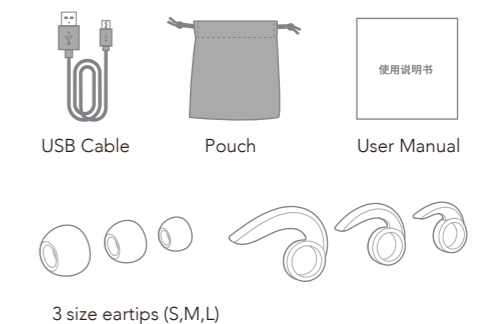

Accessory

3 size eartips (S,M,L)

For support & service, please contact Feliztrip or local agent via the website at www.feliztrip.com