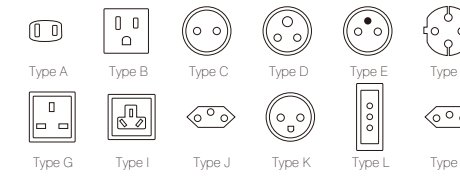

How to Use

Universal plug

Applicable Outlets

TR-23B can plug into type A,B,C,D,E,F,G,I,J,K,I,N and O outlets.

Compatible Devices

Note: This product may not work with certain high power appliances.

Caution

1. Before use, please read this instructions carefully!
2. This product does not convert voltage (AC-AC), in order to avoid possible damage to your devices or other safety hazards.
3. Please make sure the power outlet you intend to use has the proper voltage to run your devices BEFORE using this adapter.
4. Never touch any metal part of adapters when in use.
5. If adapters, breaks, becomes deformed or a pin or connector is loose discontinue use. Never force a device into the adapter or the adapter into an outlet.
6. Please make sure the power outlet you intend to use has the proper voltage to run your devices BEFORE using this adapter.
7. Each country with their regulations regarding the Usage of travel adapters, please check in each country before use.
8. No grounding, this product is for use with unearthed or double insulated appliances only.
9. Do not touch and disassemble, put it in high temperature or water, in case any short circuit risks. If the power bank is very hot, please stop using it immediately.
10. When charging a mobile power device, please check whether the USB cable and the connector is correct. It is suggested to use the cable we provided in case to use other unqualified power adapter cables lead to overload charging and damage the mobile devices.