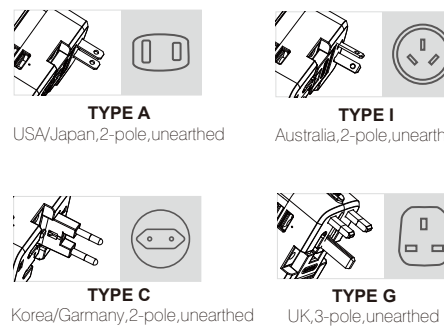

Universal plug

Applicable Outlets

TR-23B can plug into type A,B,C,D,E,F,G,I,J,K,I,N and O outlets.