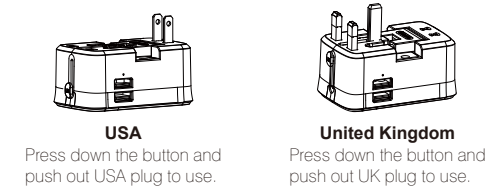

TR-23B size: 72*98mm

Feliztrip®

TR-23B Multi-Nation & USB Travel Adapter With 4000mAh Power Bank

Specifications

- -Model: TR-23B
- -Weight: 200g
- -Dimension: 90mm*55mm*55mm
- **Travel adapter Specifications**
- -Input voltage: 100V-250V
- -Max load 6A
- -Power rating: e.g. at 100V-600W/250V -1500W
- -2*USB Output: 5V/2400mA shared
- -Suitable for devices with 2-pole plugs.

Portable power bank Specifications

- -Type of battery: High quality imported polymer core.
- -Built-in power Capacity: 5V-4000MA/H (TYP)
- -Input: 5V/2A
- -Output: 5V/2A
- -operating temperature :0°C-45°C

Features

- Covers more than 150 countries with US/EU/UK/AUS plugs.
- Built-in safety shutters protect users from the direct touch of the live parts on the socket outlet.
- Only one plug-type can be used at one time by sliding the knob selection, other plug-pins are locked automatically.
- With power bank capacity 5000mA, put it on the travel adapter to charge directly.

Plugs and Connectors

- When TR-23B is plugged into the wall socket, the "power" indicator should light on that the AC power and USB are operation.
- One travel adapter fit for 2 electronics devices one time. Max output 2.4A, with smart IC fit for IOS, Android cell phone.
- This product may not work with certain high power appliances such as hair dryers. Check your appliance label to see if it requires less than 6A.

How to Use

Universal plug

Applicable Outlets

TR-23B can plug into type A,B,C,D,E,F,G,I,J,K,I,N and O outlets.

Compatible Devices

Note: This product may not work with certain high power appliances.

Caution