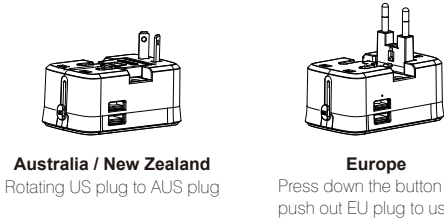

TR-23B size: 72*98mm

Feliztrip®

TR-23B Multi-Nation & USB Travel Adapter With 4000mAh Power Bank

Specifications

- -Model: TR-23B
- -Weight: 200g
- -Dimension: 90mm*55mm*55mm
- **Travel adapter Specifications**
- -Input voltage: 100V-250V
- -Max load 6A
- -Power rating: e.g. at 100V-600W/250V -1500W
- -2*USB Output: 5V/2400mA shared
- -Suitable for devices with 2-pole plugs.

Portable power bank Specifications

- -Type of battery: High quality imported polymer core.
- -Built-in power Capacity: 5V-4000MA/H (TYP)
- -Input: 5V/2A
- -Output: 5V/2A
- -operating temperature :0°C-45°C

Features

- Covers more than 150 countries with US/EU/UK/AUS plugs.
- Built-in safety shutters protect users from the direct touch of the live parts on the socket outlet.
- Only one plug-type can be used at one time by sliding the knob selection, other plug-pins are locked automatically.
- With power bank capacity 5000mA, put it on the travel adapter to charge directly.

Plugs and Connectors

- When TR-23B is plugged into the wall socket, the "power" indicator should light on that the AC power and USB are operation.
- One travel adapter fit for 2 electronics devices one time. Max output 2.4A, with smart IC fit for IOS, Android cell phone.
- This product may not work with certain high power appliances such as hair dryers. Check your appliance label to see if it requires less than 6A.

How to Use

Universal plug

Applicable Outlets

TR-23B can plug into type A,B,C,D,E,F,G,I,J,K,I,N and O outlets.

Compatible Devices

Note: This product may not work with certain high power appliances.

Caution