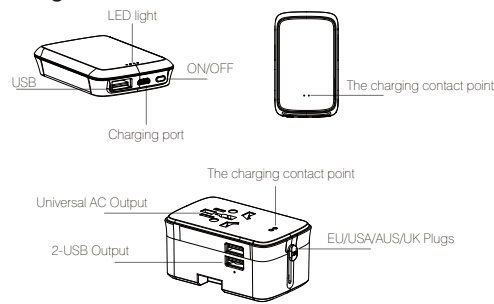

- Covers more than 150 countries with US/EU/UK/AUS plugs.
- Built-in safety shutters protect users from the direct touch of the live parts on the socket outlet.
- Only one plug-type can be used at one time by sliding the knob selection, other plug-pins are locked automatically.
- With power bank capacity 5000mA, put it on the travel adapter to charge directly.

Plugs and Connectors

- When TR-23B is plugged into the wall socket, the "power" indicator should light on that the AC power and USB are operation.
- One travel adapter fit for 2 electronics devices one time. Max output 2.4A, with smart IC fit for IOS, Android cell phone.
- This product may not work with certain high power appliances such as hair dryers. Check your appliance label to see if it requires less than 6A.

Feliztrip®

TR-23B 多国USB旅行充电器 4000mAh 移动电源

产品参数信息

- 型号: TR-23B
- 重量: 200g
- 尺寸: 90mm*55mm*55mm
- 旅行充电器参数**
- 输入电压: 100V-250V
- 额定电流 6A
- 额定功率范围 100V-600W/250V -1500W
- 2*USB 总输出: 5V/2400mA
- 两个设备可同时充电
- 移动电源参数**
- 电池类型: 高质量进口的聚合物电芯
- 容量: 5V-4000MA/H
- 输入: 5V/2A
- 输出: 5V/2A
- 正常工作的温度范围 :0°C-45°C

特性

- 含美规/欧规/英规/澳规插脚, 适用于150多个国家
- 内置安全阀门保护用户免于直接接触插座上的带电部件
- 移动电源的容量是4000mA, 可以直接放在旅充上面充电
- 每次只能使用一个插头, 其他的插头都自动锁住

- 当TR-23B 插进墙壁插座时, 电源指示灯会亮, 表明交流电源和USB 在运行
- 一次可以支持两个设备同时充电, 最大输出是 2.4A, 快速充电, 可提高两倍的充电速度, 自动匹配电流, 智能识别, IOS苹果, 安卓系统均适用
- 本产品不适用于某些大功率设备如吹风机, 请检查你的设备标签看看它是否要求低于6A