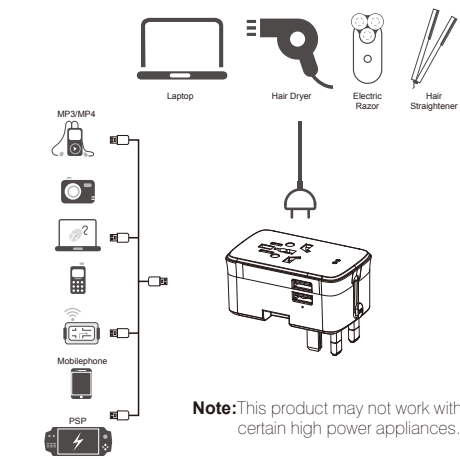

Plugs and Connectors

- When TR-23B is plugged into the wall socket, the "power" indicator should light on that the AC power and USB are operation.
- One travel adapter fit for 2 electronics devices one time. Max output 2.4A, with smart IC fit for IOS, Android cell phone.
- This product may not work with certain high power appliances such as hair dryers. Check your appliance label to see if it requires less than 6A.

How to Use

Universal plug

Applicable Outlets

TR-23B can plug into type A,B,C,D,E,F,G,I,J,K,I,N and O outlets.

Compatible Devices

Note: This product may not work with certain high power appliances.

Caution

1. Before use, please read this instructions carefully!
2. This product does not convert voltage (AC-AC), in order to avoid possible damage to your devices or other safety hazards.
3. Please make sure the power outlet you intend to use has the proper voltage to run your devices BEFORE using this adapter.
4. Never touch any metal part of adapters when in use.
5. If adapters, breaks, becomes deformed or a pin or connector is loose discontinue use. Never force a device into the adapter or the adapter into an outlet.
6. Please make sure the power outlet you intend to use has the proper voltage to run your devices BEFORE using this adapter.
7. Each country with their regulations regarding the Usage of travel adapters, please check in each country before use.
8. No grounding, this product is for use with unearthed or double insulated appliances only.
9. Do not touch and disassemble, put it in high temperature or water, in case any short circuit risks. If the power bank is very hot, please stop using it immediately.
10. When charging a mobile power device, please check whether the USB cable and the connector is correct. It is suggested to use the cable we provided in case to use other unqualified power adapter cables lead to overload charging and damage the mobile devices.